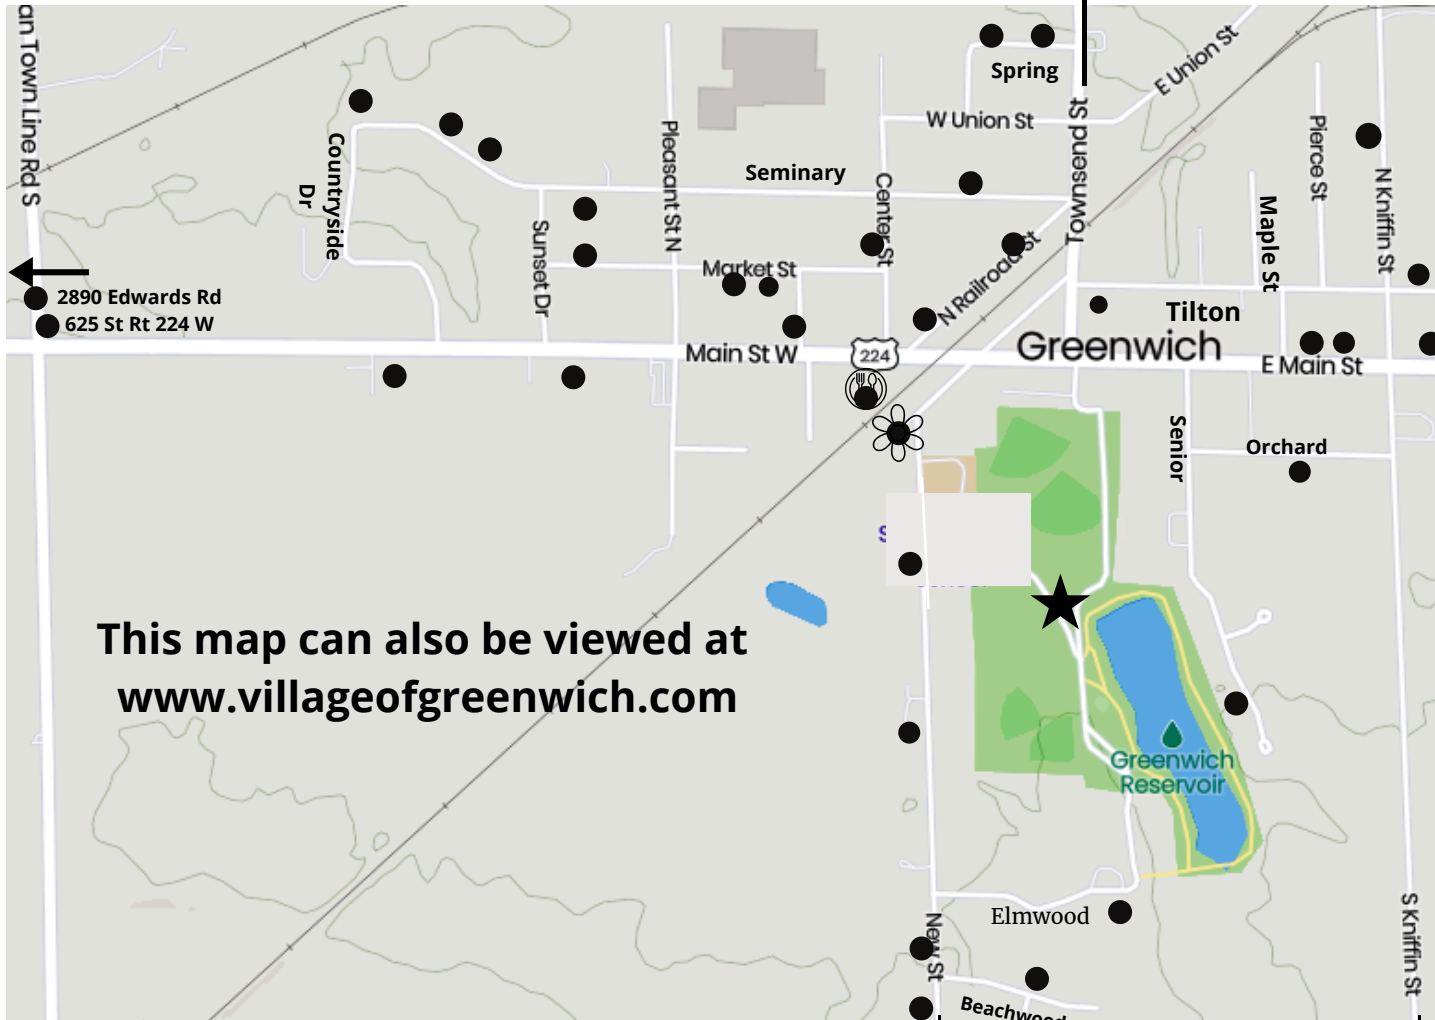

Greenwich Community Garage Sales 2025

**Don't miss our 8
out of town sales!**

Please also support our local businesses

- 2890 Edwards Rd
- 625 SR 224 W
- 69 & 59 W Main
- 19 Countryside Dr
- 74, 72, 35 & 12 Seminary
- 15 Center
- 64, 39 & 37 Market
- 24 W Main
- 2 W Main St - Food & Bake Sale
- 3 & 33 N Railroad
- 6 & 8 Spring St
- 2231 Alpha Rd
- 1 Tilton
- 4 New St - LIBRARY BOOK SALE
- 22 New St
- 42 New St
- 38 Elmwood
- 70 New St
- 10 Beachwood
- 80 New St
- 4473 Star Rd
- 2237 Plymouth E
- 8479 Olivesburg Fitchvl
- 24 Senior Dr
- 30 Orchard St
- 29 & 31 E Main St
- 59 Tilton
- 39 N Kniffin
- 57 E Main
- 2495 US HW 224 E
- 2481 US HW 224 E
- 2621 US HW 224 E

This map can also be viewed at
www.villageofgreenwich.com

★ Public Restrooms located at Reservoir Park
🌸 Library - Printed maps available here

** If you follow these addresses
in order, you'll get to all the sales in
the shortest time :)

2237 Plymouth E Rd
8479 Olivesburg Fitchville Rd