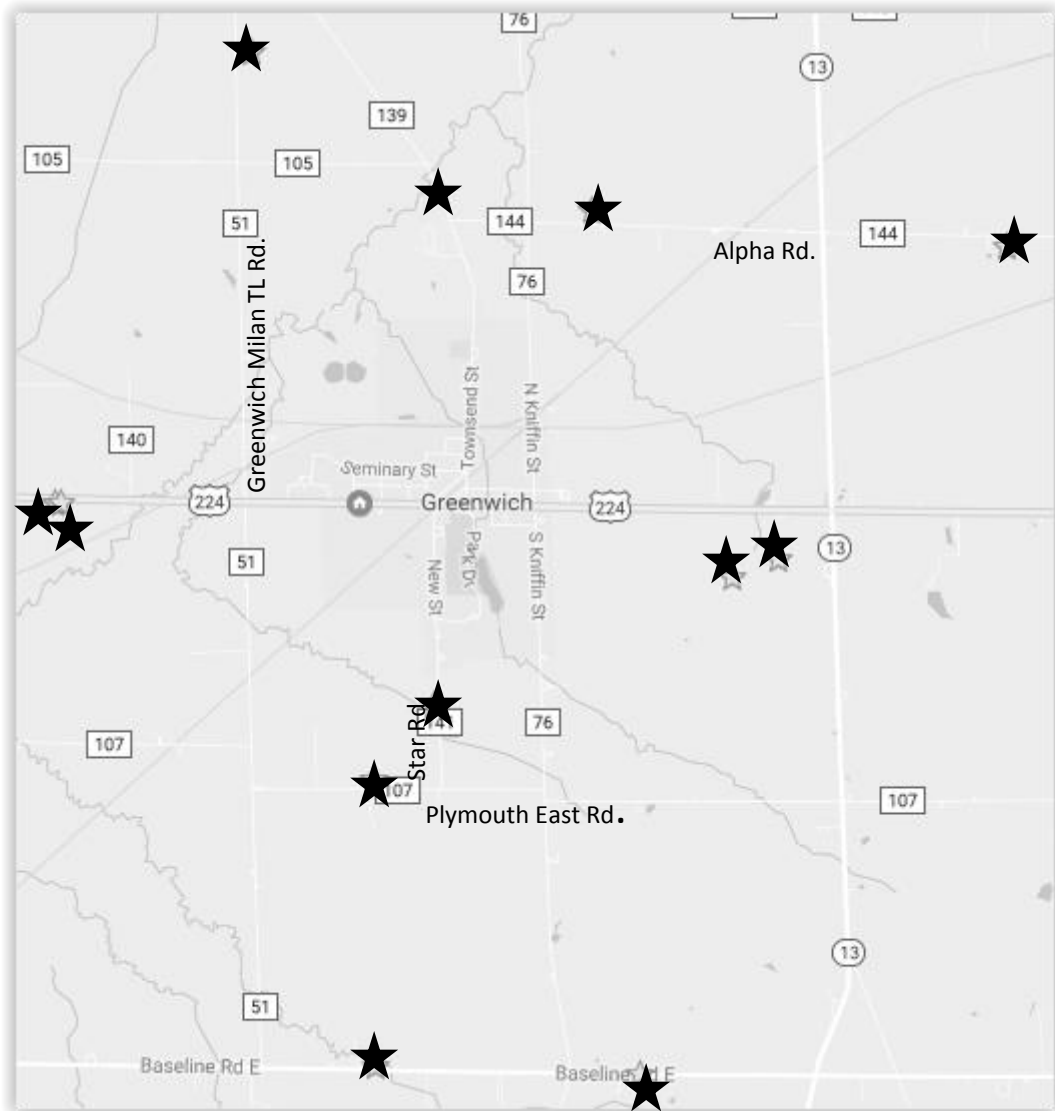

Greenwich Community Garage Sales 2017

In-town map – see back for out-of-town map

All Participants:

117 & 1610 Baseline Rd.
 1654 Plymouth E. Rd.
 4461 Star Rd.
 22, 42, 70 New St.
 32 Elmwood
 31 Townsend
 1 Reservoir Dr.
 15 Center St.
 23, 24, 27, 59, 69 W. Main St.
 17, 22, 41, 53 Market St.
 66, 68, 72 Seminary St.

15 Sunset Dr.
 22, 23, 30 Orchard St.
 11, 28 Senior Dr.
 34 Tilton St.
 2, 39 N. Kniffin St.
 50, 55, 65 S. Kniffin St.
 57 E. Main St.
 2495 & 2621 US Hwy 224 E
 2190 & 3177 Alpha Rd.
 3291 Gr. Angling Rd.
 2946 Gr. Milan TL Rd.
 915 & 925 US 224 W

X Bathrooms available at Reservoir Park at both ball fields. Map markings may not be exact.

Map courtesy of <http://education.nationalgeographic.com>

Greenwich Community Garage Sales 2017

Sales out of town – Don't forget us!

117 & 1610 Baseline Rd.
1654 Plymouth E Rd.
4461 Star Rd.
2495 & 2621 US Hwy 224 E

3291 Greenwich Angling Rd.
2190 & 3177 Alpha Rd.
2946 Greenwich Milan TL Rd.
915 & 925 US 224 W