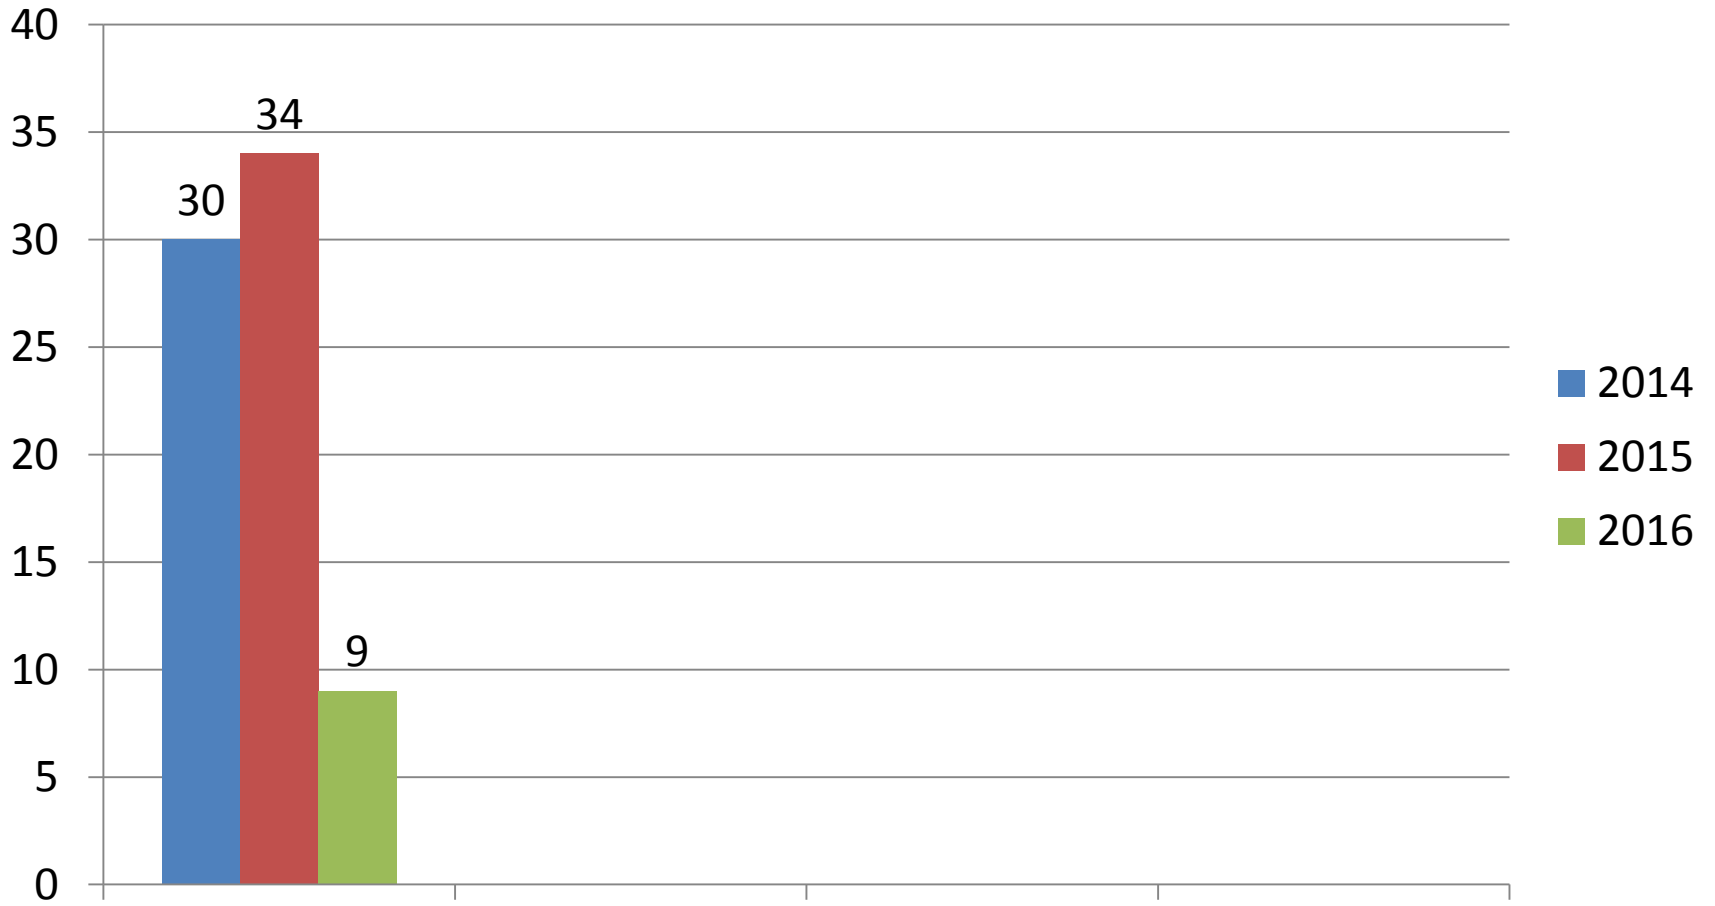

FOLLOWUP INVESTIGATIONS