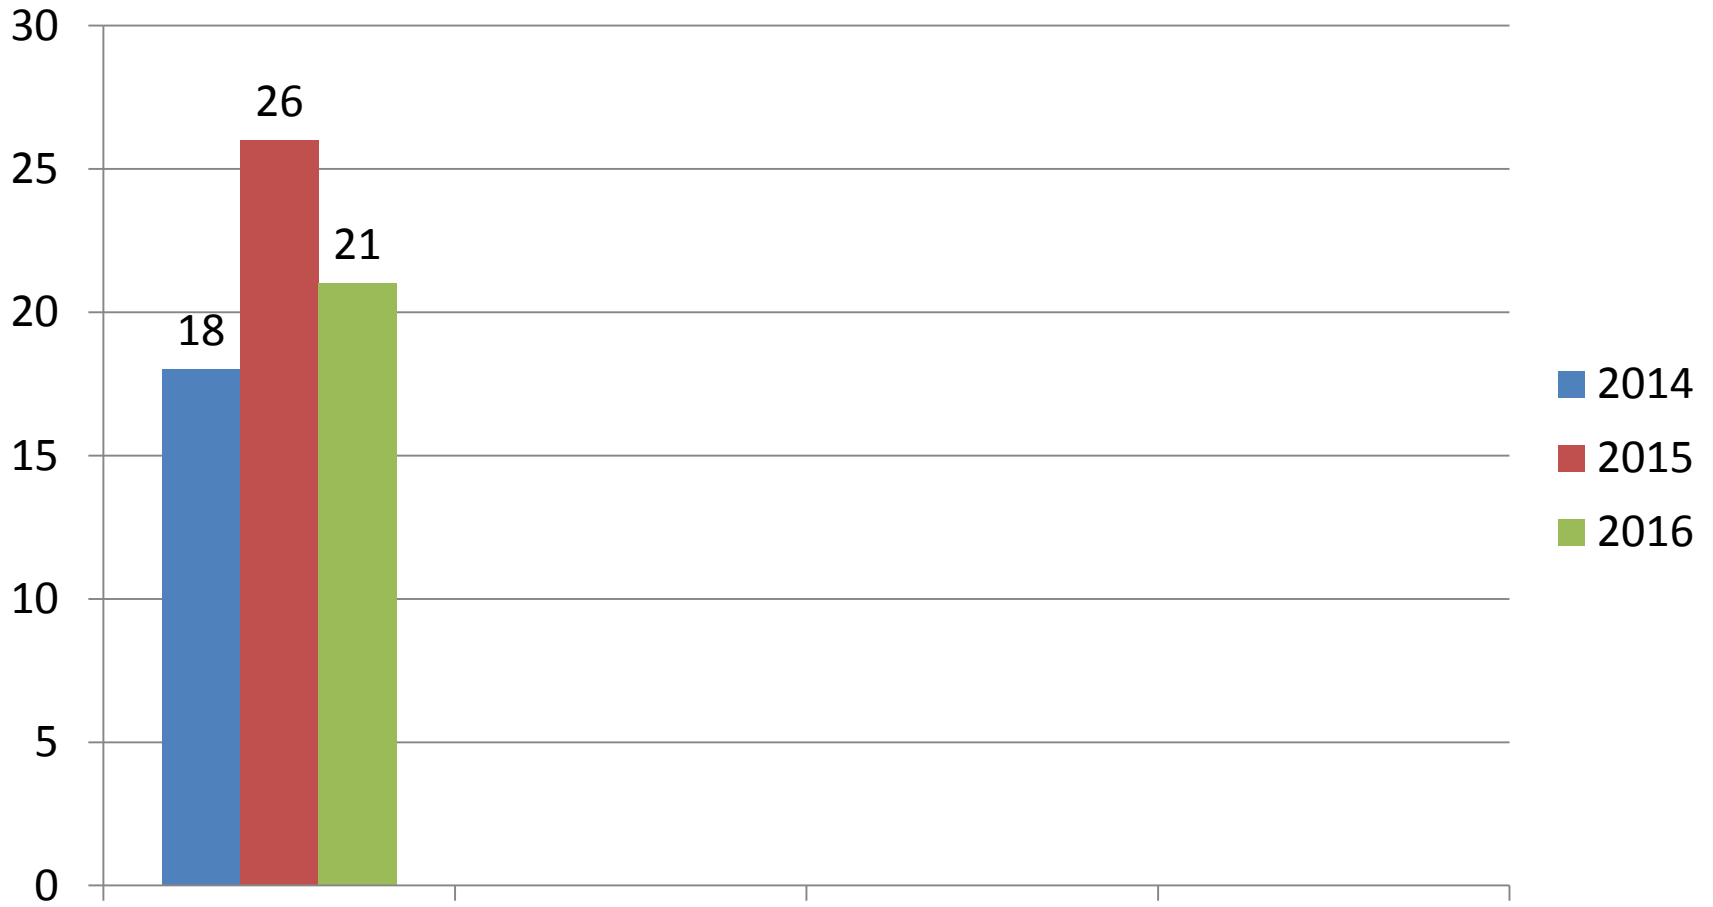

**“There is NO such thing
as a “routine traffic stop”**

TRAFFIC STOPS

DRUNK DRIVING

OPERATING A VEHICLE INTOXICATED

TRAFFIC CRASHES

TRAFFIC CRASHES/PRIVATE PROPERTY INCLUDED

PARKING VIOLATIONS

PARKING VIOLATIONS