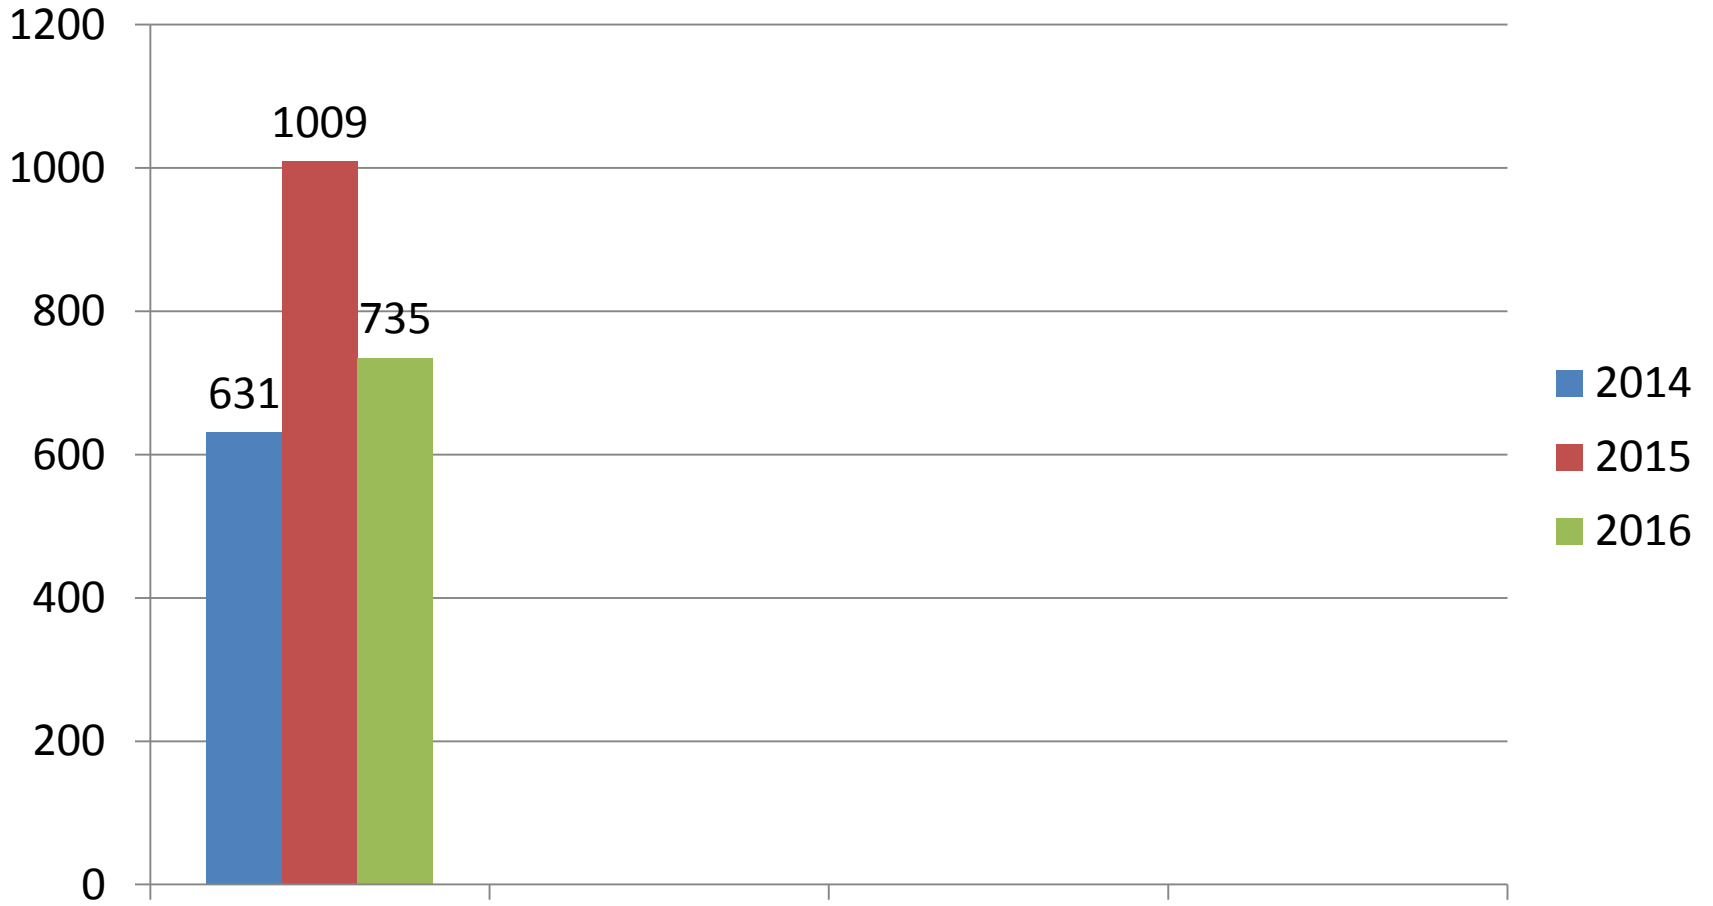

**“There is NO such thing
as a “routine traffic stop”**

TRAFFIC STOPS

DRUNK DRIVING

OPERATING A VEHICLE INTOXICATED

TRAFFIC CRASHES

TRAFFIC CRASHES/PRIVATE PROPERTY INCLUDED

PARKING VIOLATIONS

PARKING VIOLATIONS