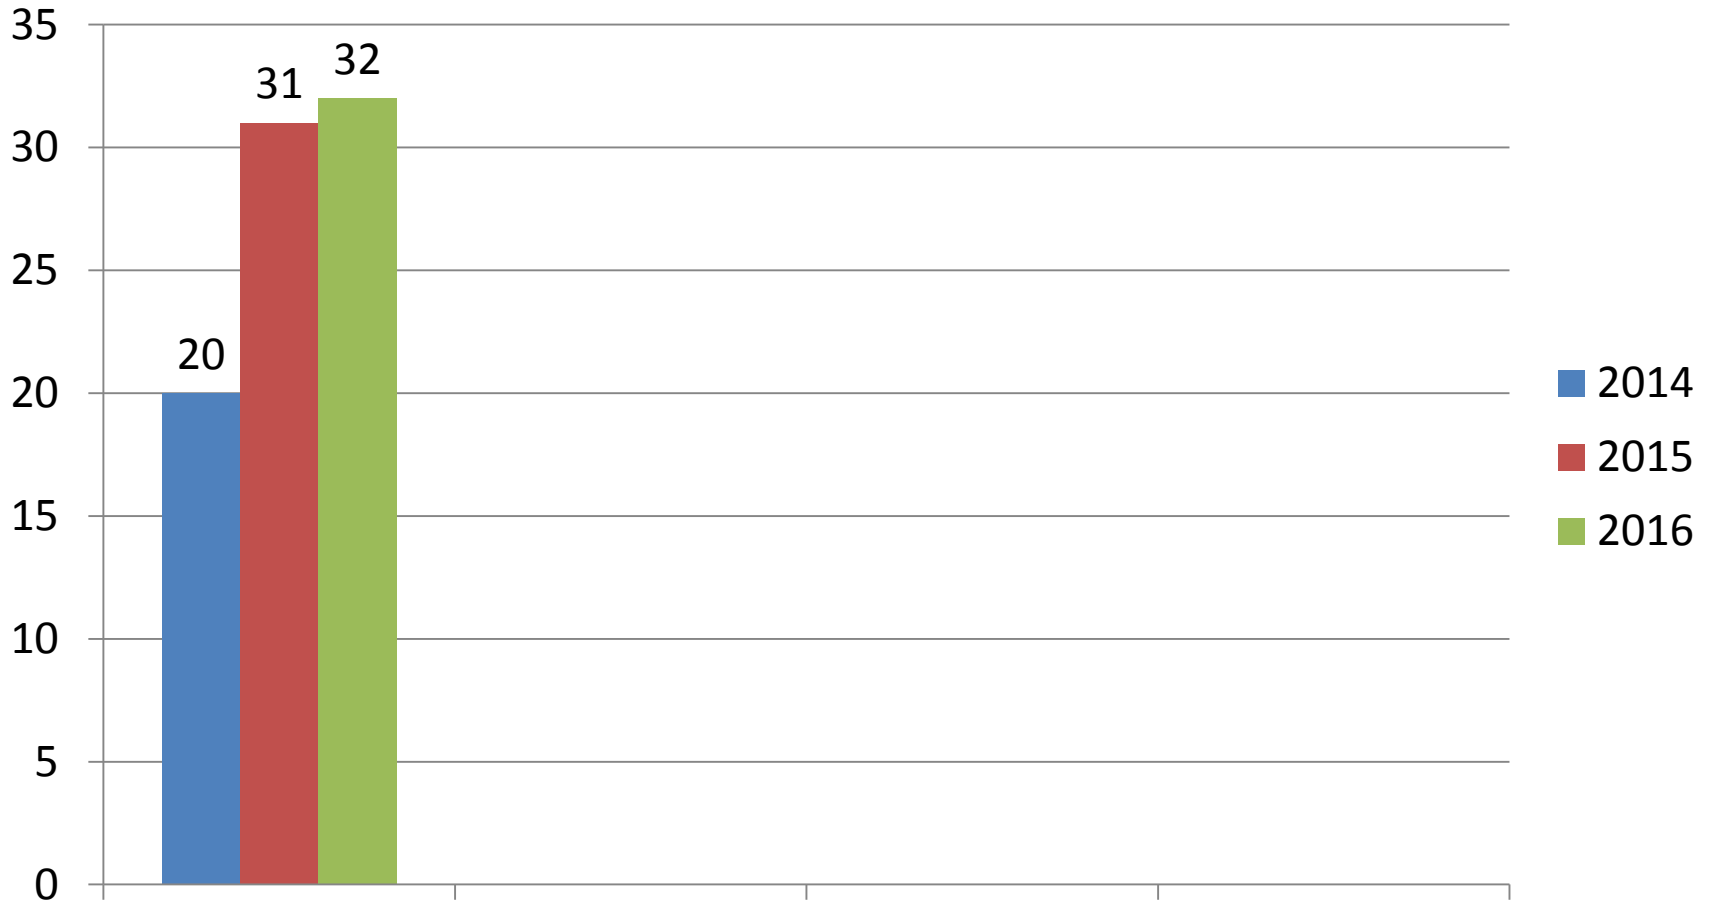

VEHICLE LOCKOUT