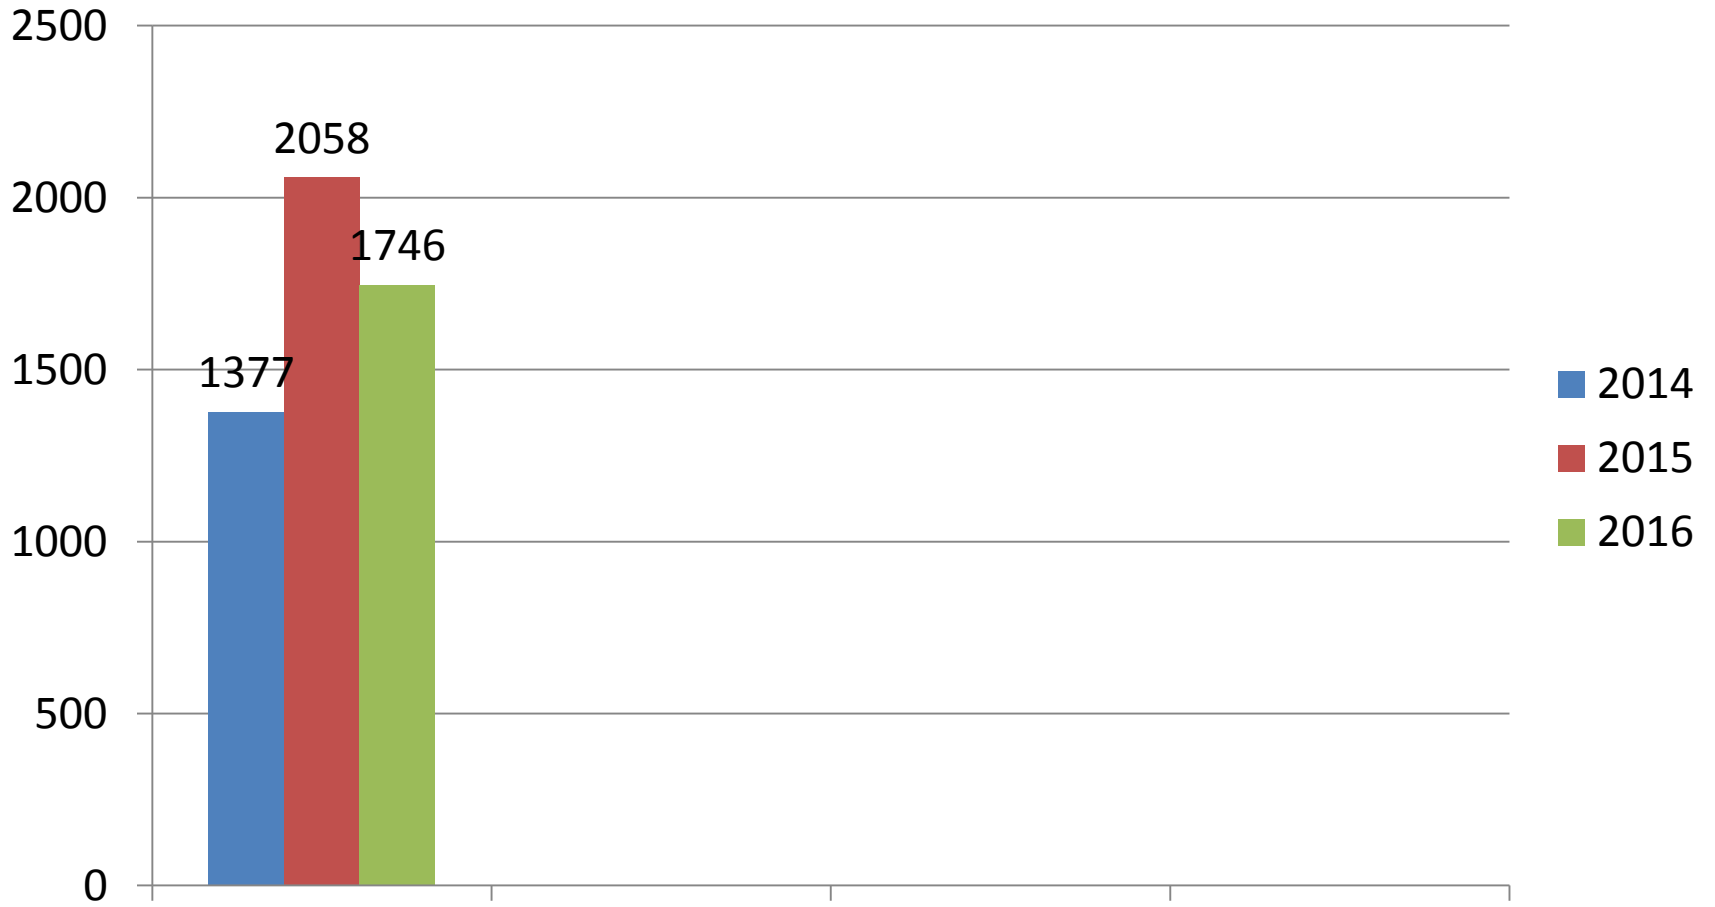

CALL RECORDS