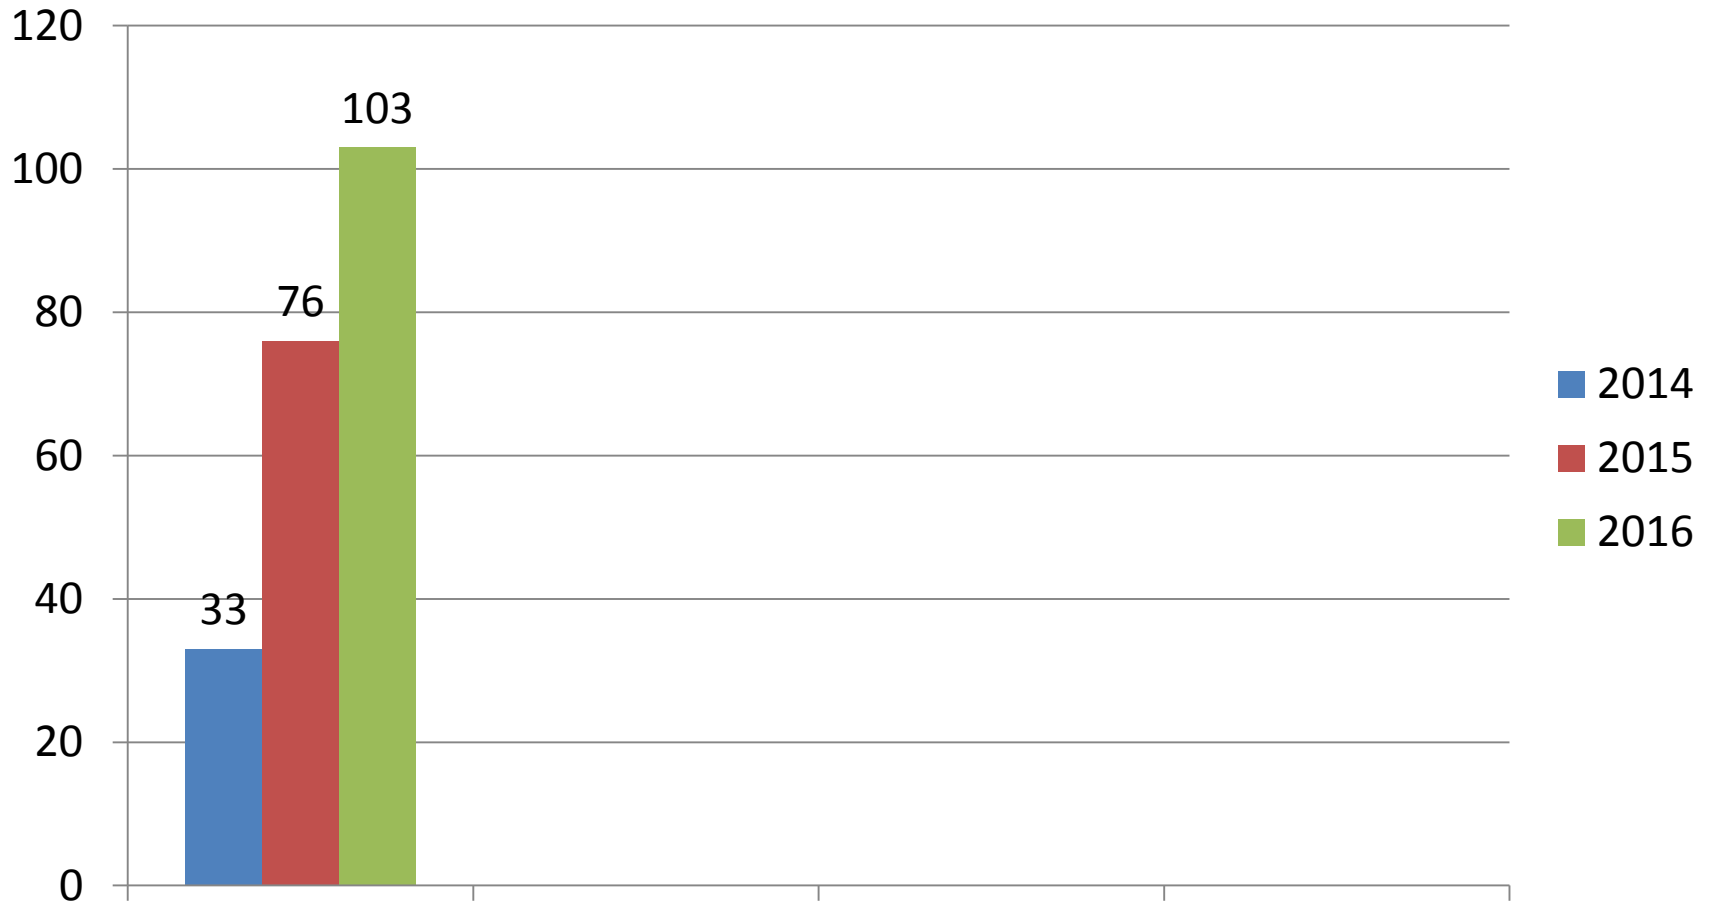

ASSIST NORTH CENTRAL EMS