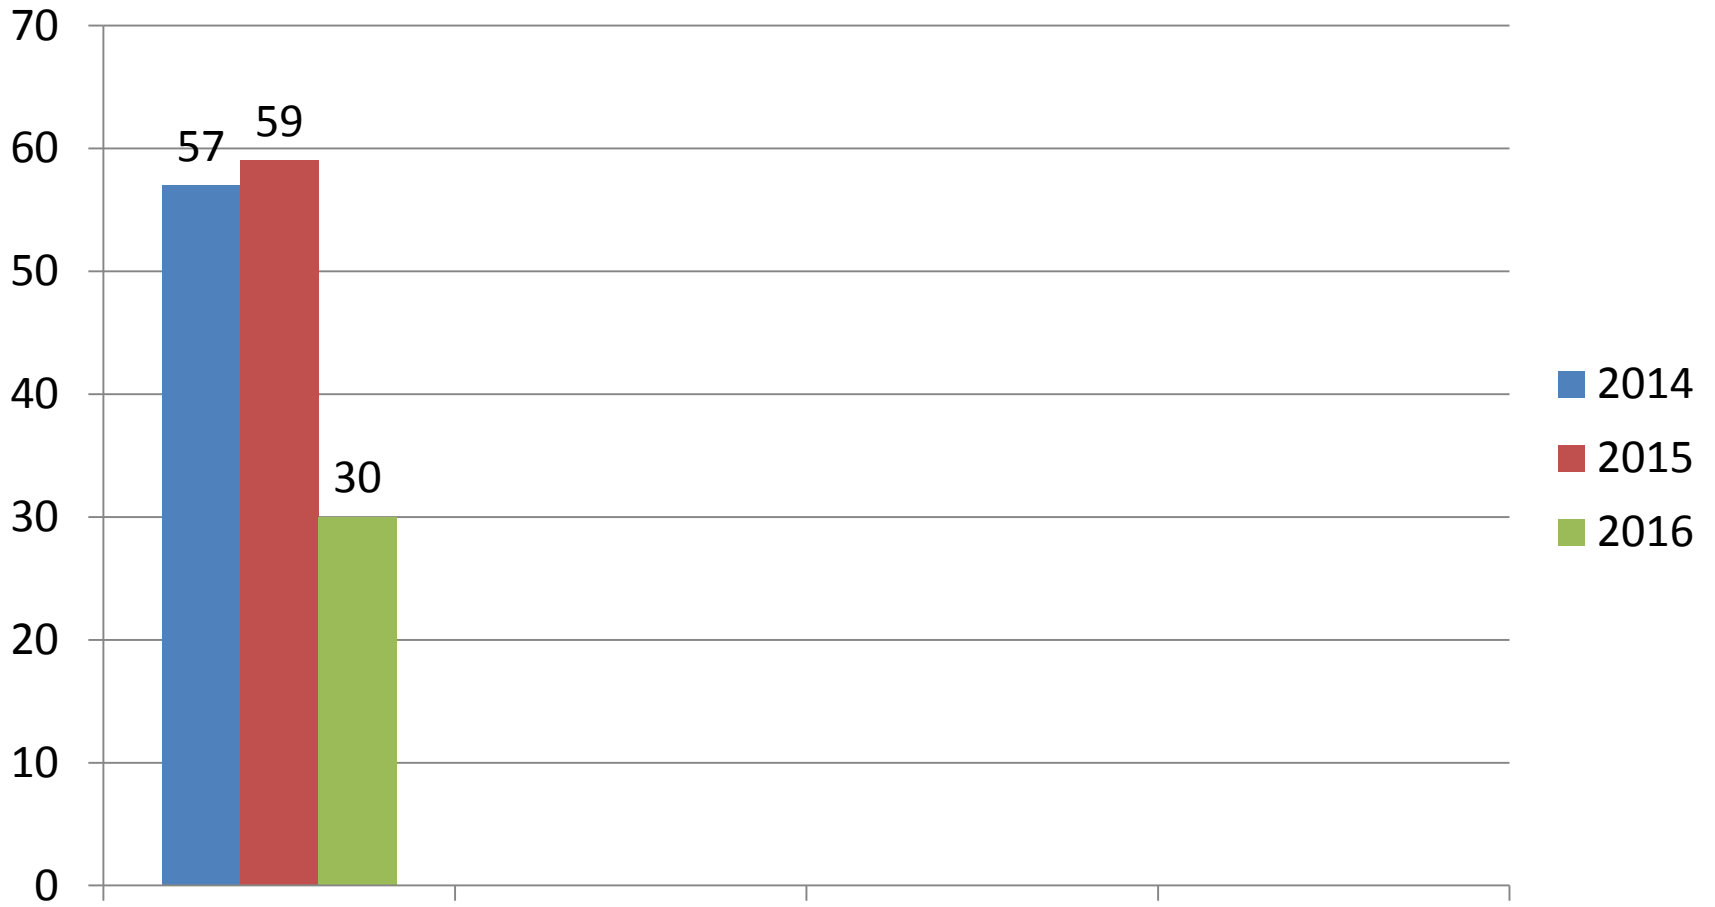

THEFT OFFENSES