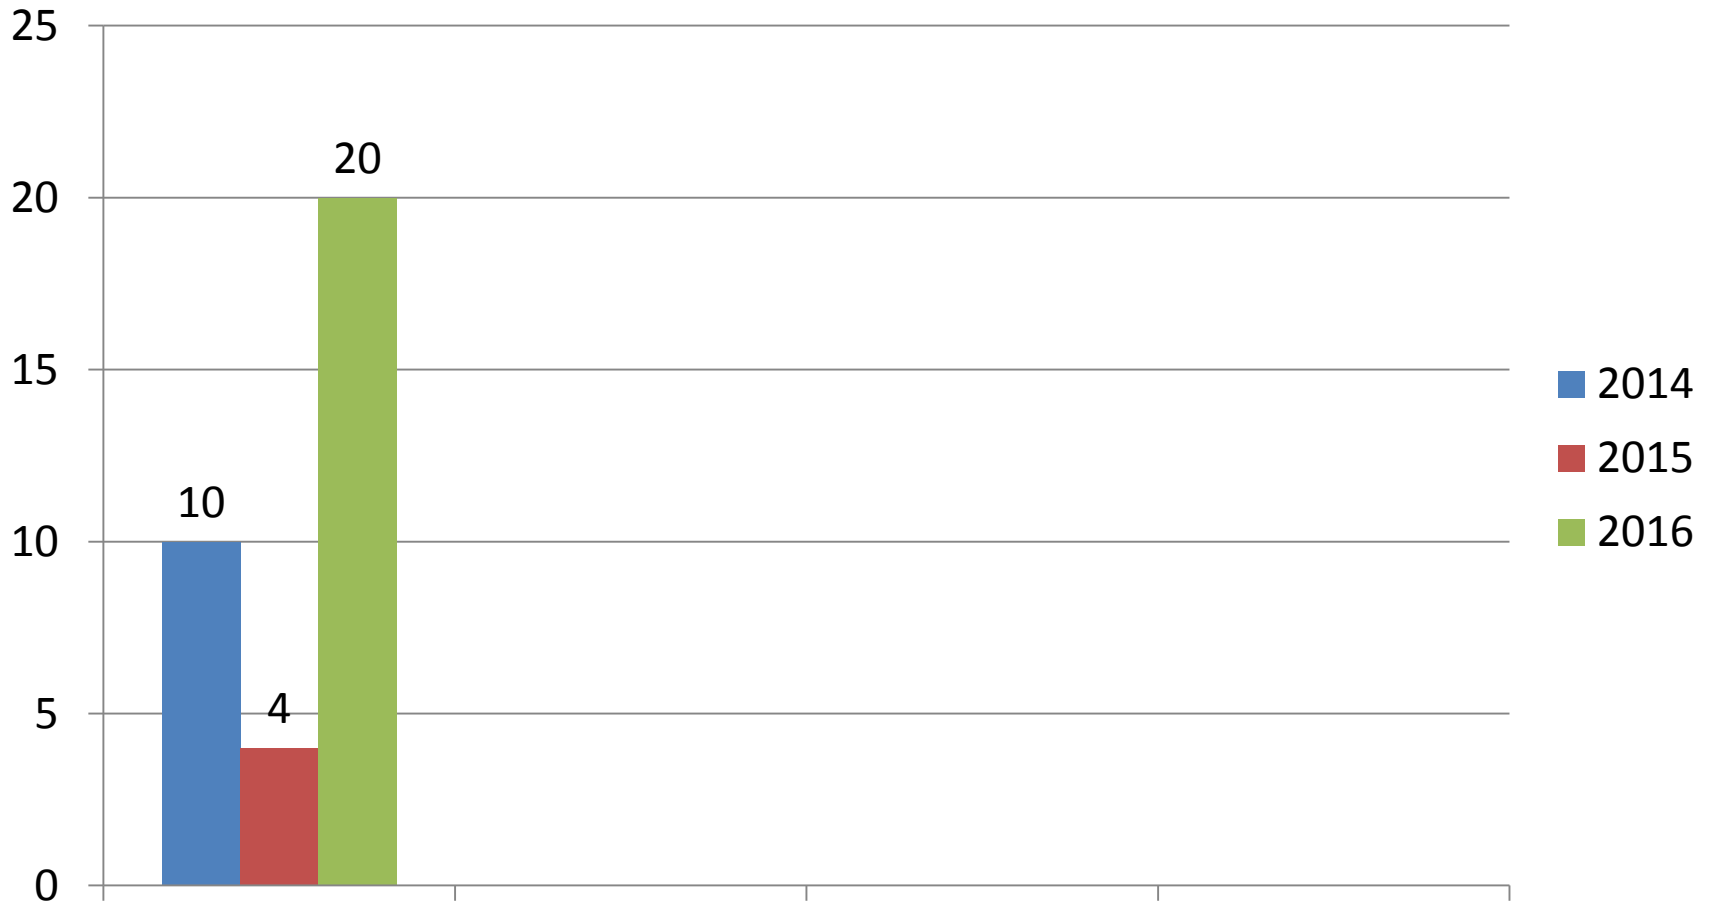

CRIMINAL DAMAGE/MISCHIEF