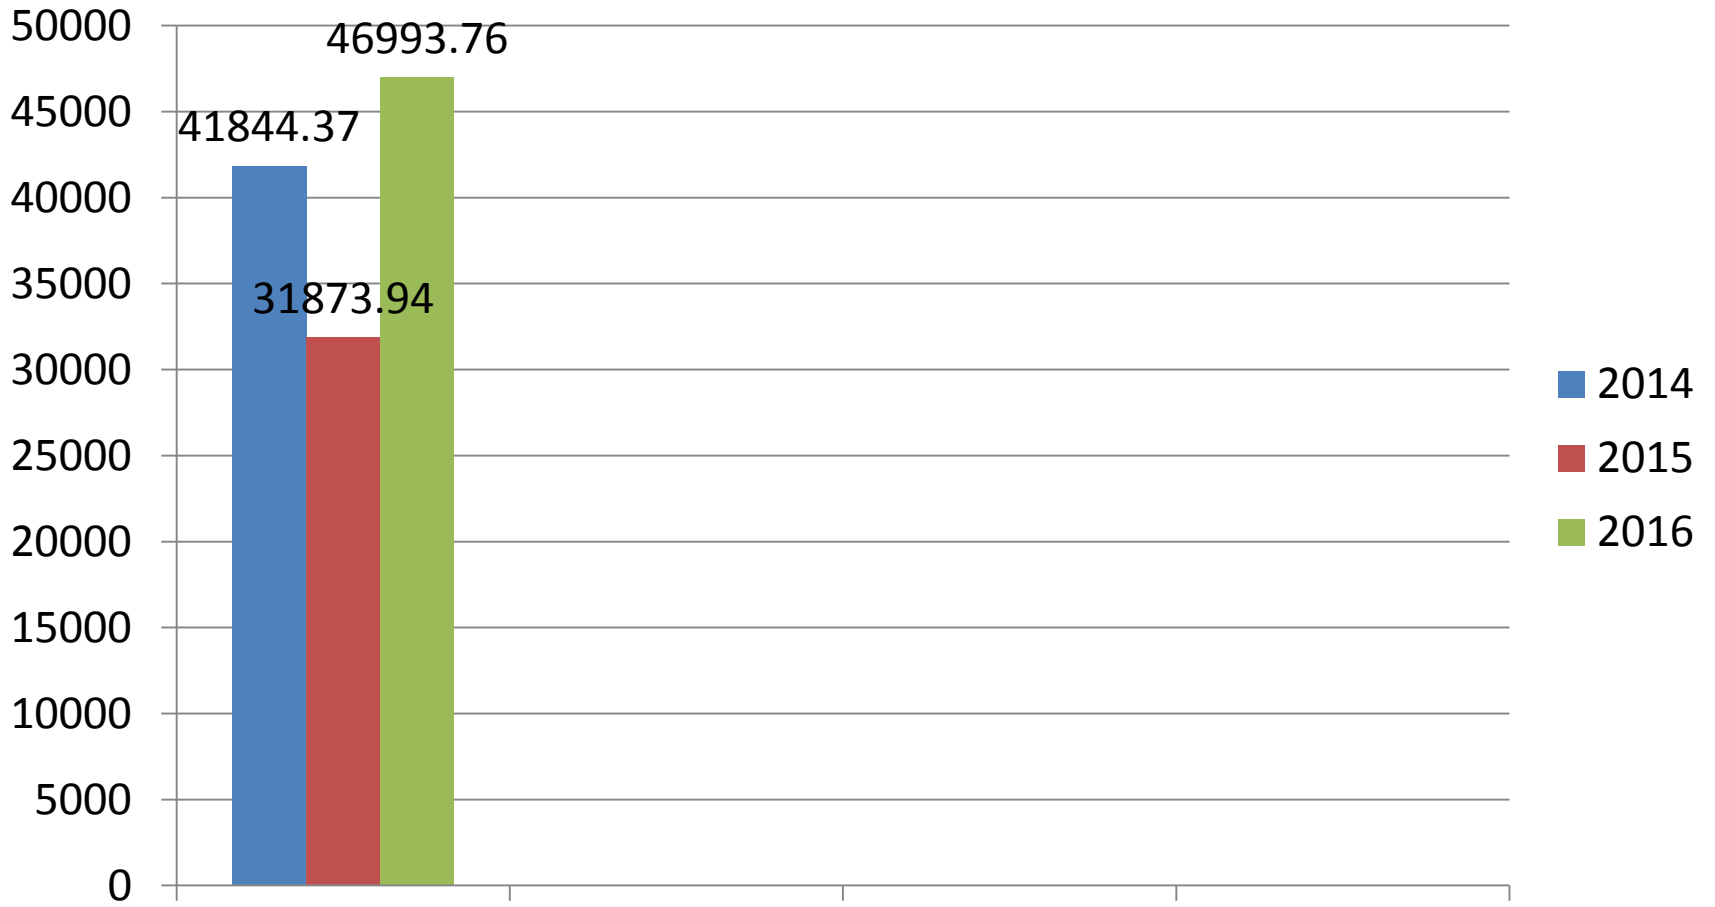

UTILITIES COMPLAINTS

UTILITIES COMPLAINT

OPTOTRAFFIC

TRAFFIC CAMERA SPEED VIOLATIONS

REVENUE FROM OPTOTRAFFIC

COURT

NORWALK MUNICIPAL COURT

TRAFFIC VIOLATION FINES
CRIMINAL VIOLATION FINES