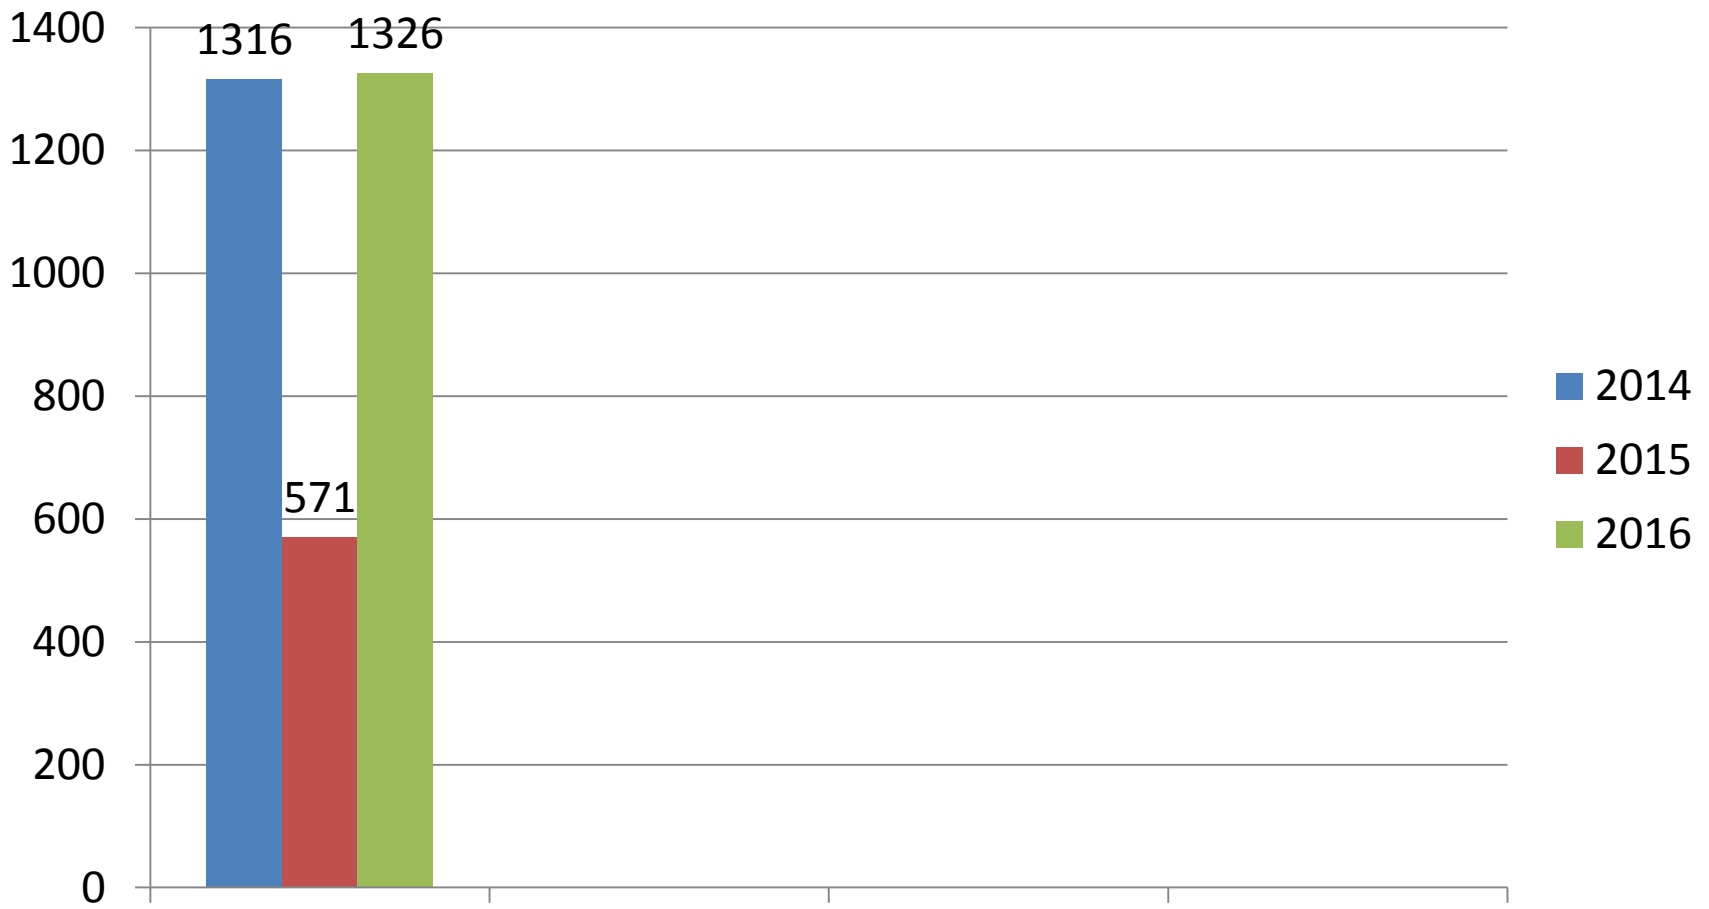

UTILITIES COMPLAINTS

UTILITIES COMPLAINT

OPTOTRAFFIC

TRAFFIC CAMERA SPEED VIOLATIONS

REVENUE FROM OPTOTRAFFIC

COURT

NORWALK MUNICIPAL COURT

TRAFFIC VIOLATION FINES
CRIMINAL VIOLATION FINES