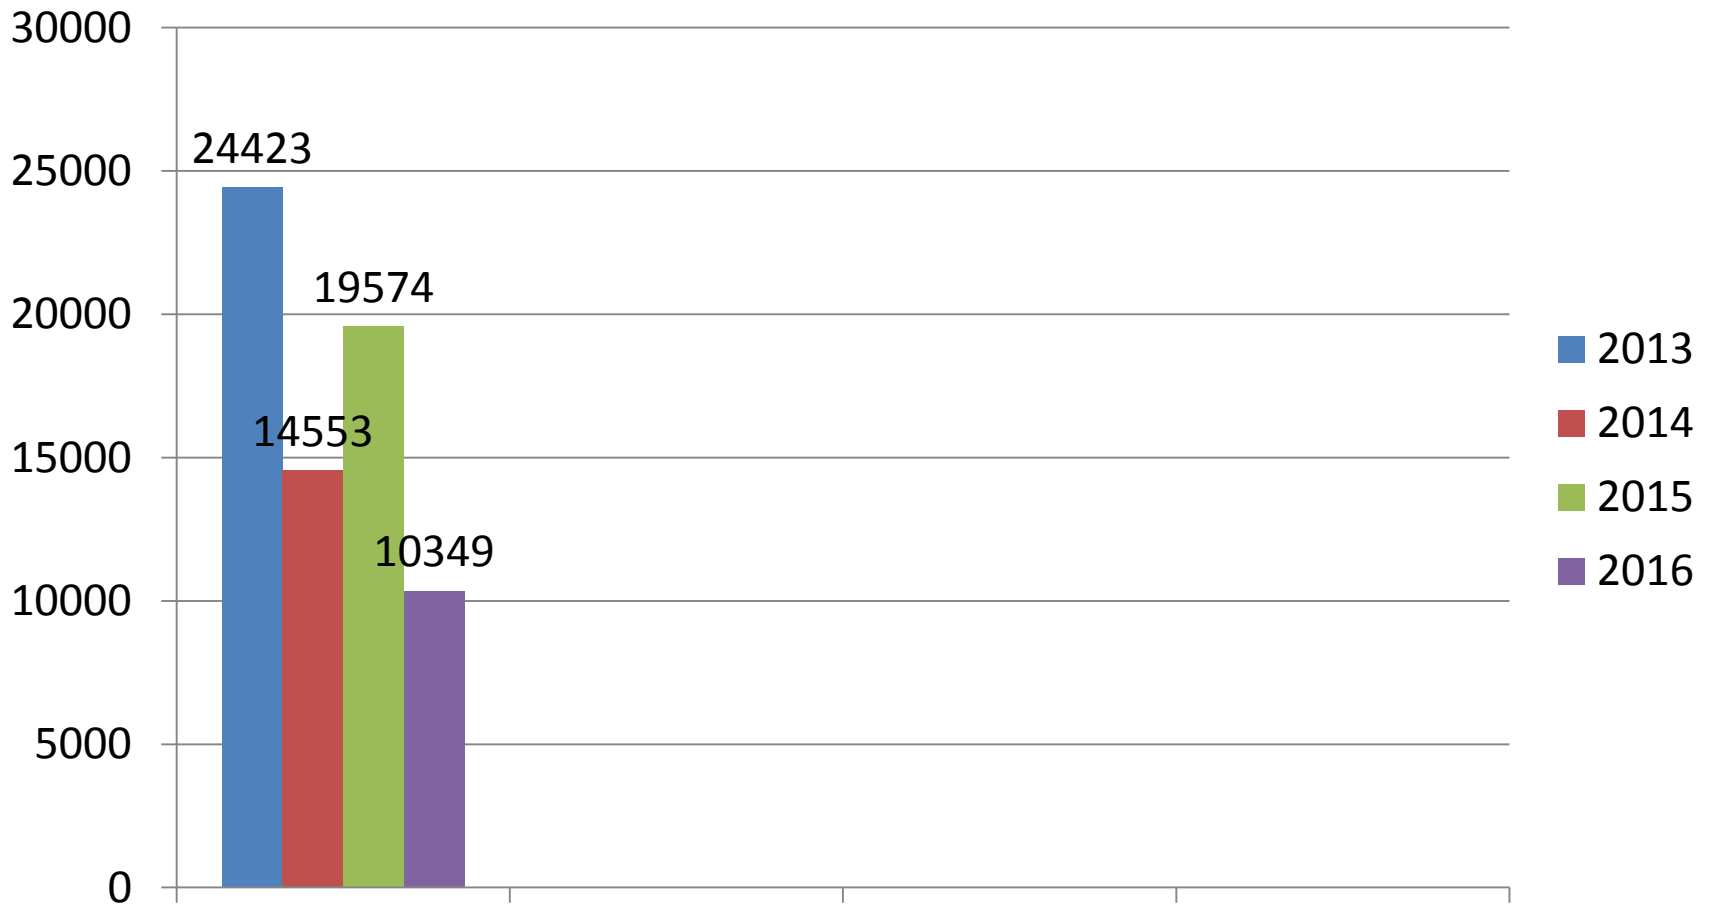

TRAFFIC/ CRIMINAL REPORT REVENUE