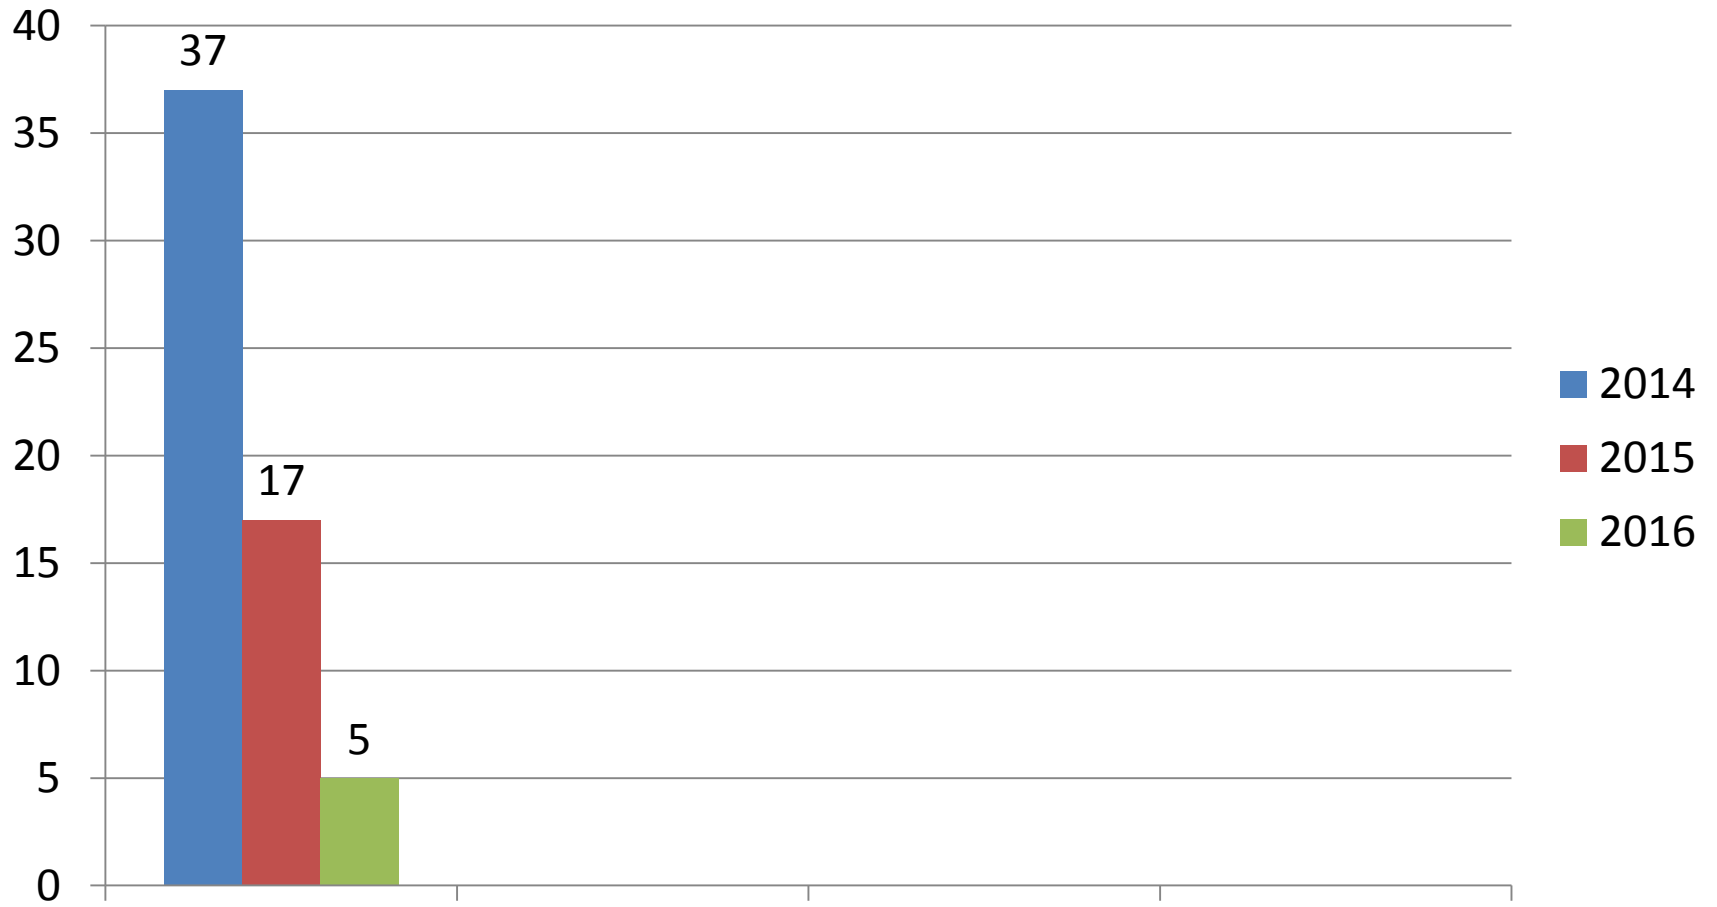

**“There is NO such thing
as a “routine traffic stop”**

TRAFFIC STOPS

DRUNK DRIVING

OPERATING A VEHICLE INTOXICATED

TRAFFIC CRASHES

TRAFFIC CRASHES/PRIVATE PROPERTY INCLUDED

PARKING VIOLATIONS

PARKING VIOLATIONS