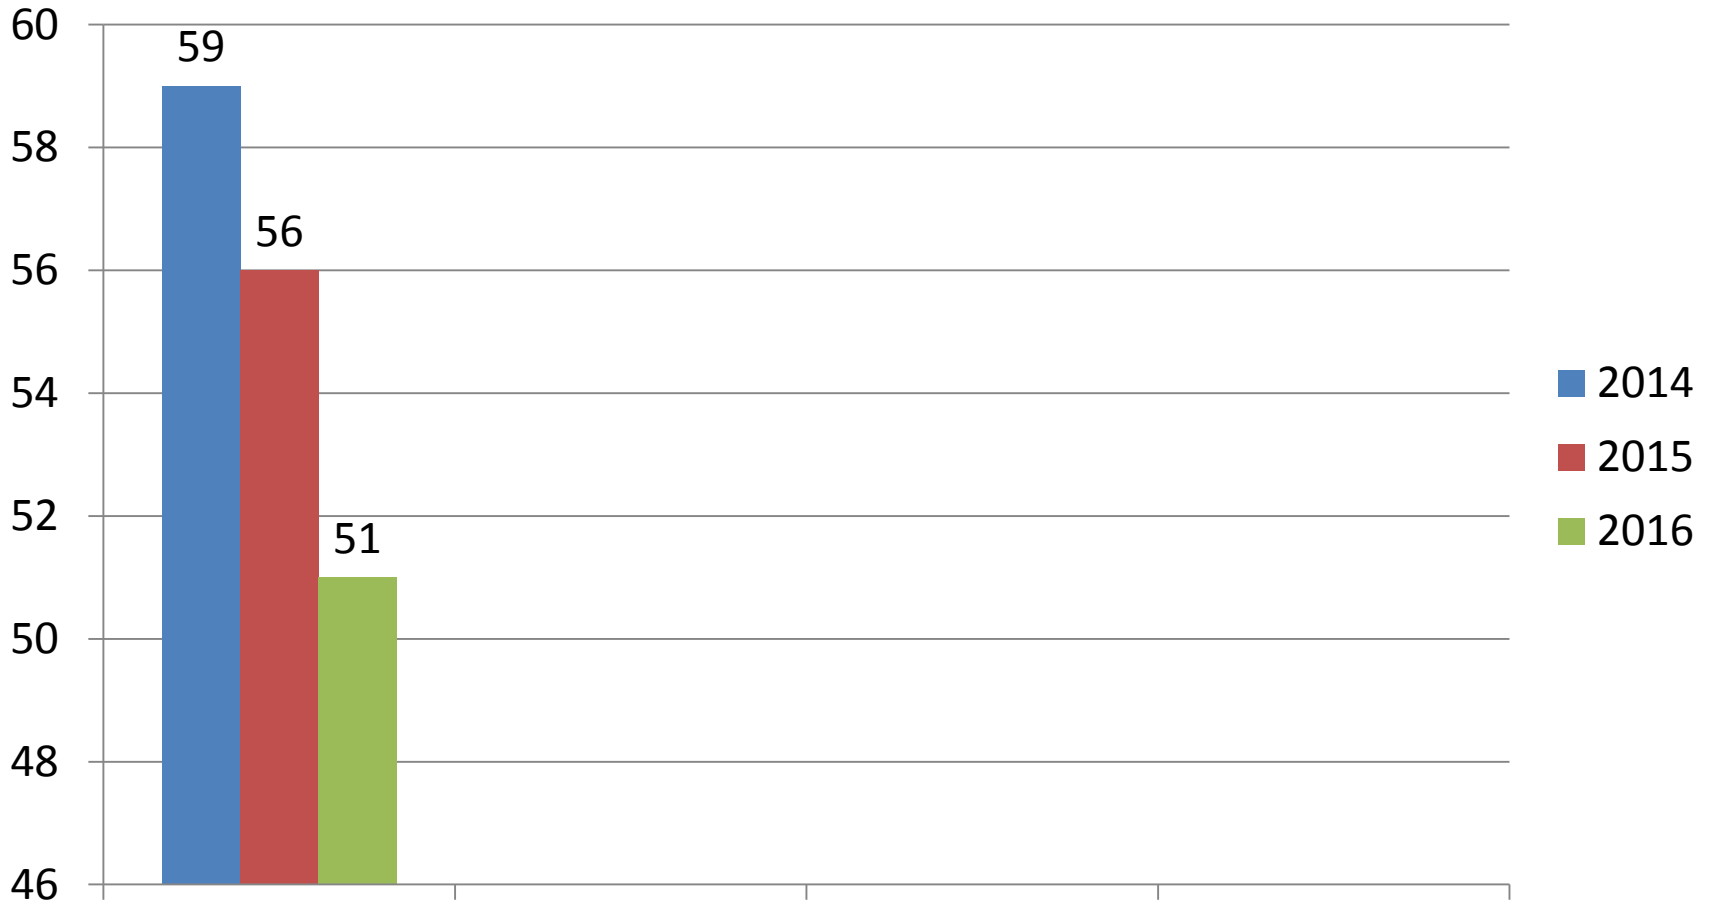

ASSIST OTHER POLICE AGENCIES