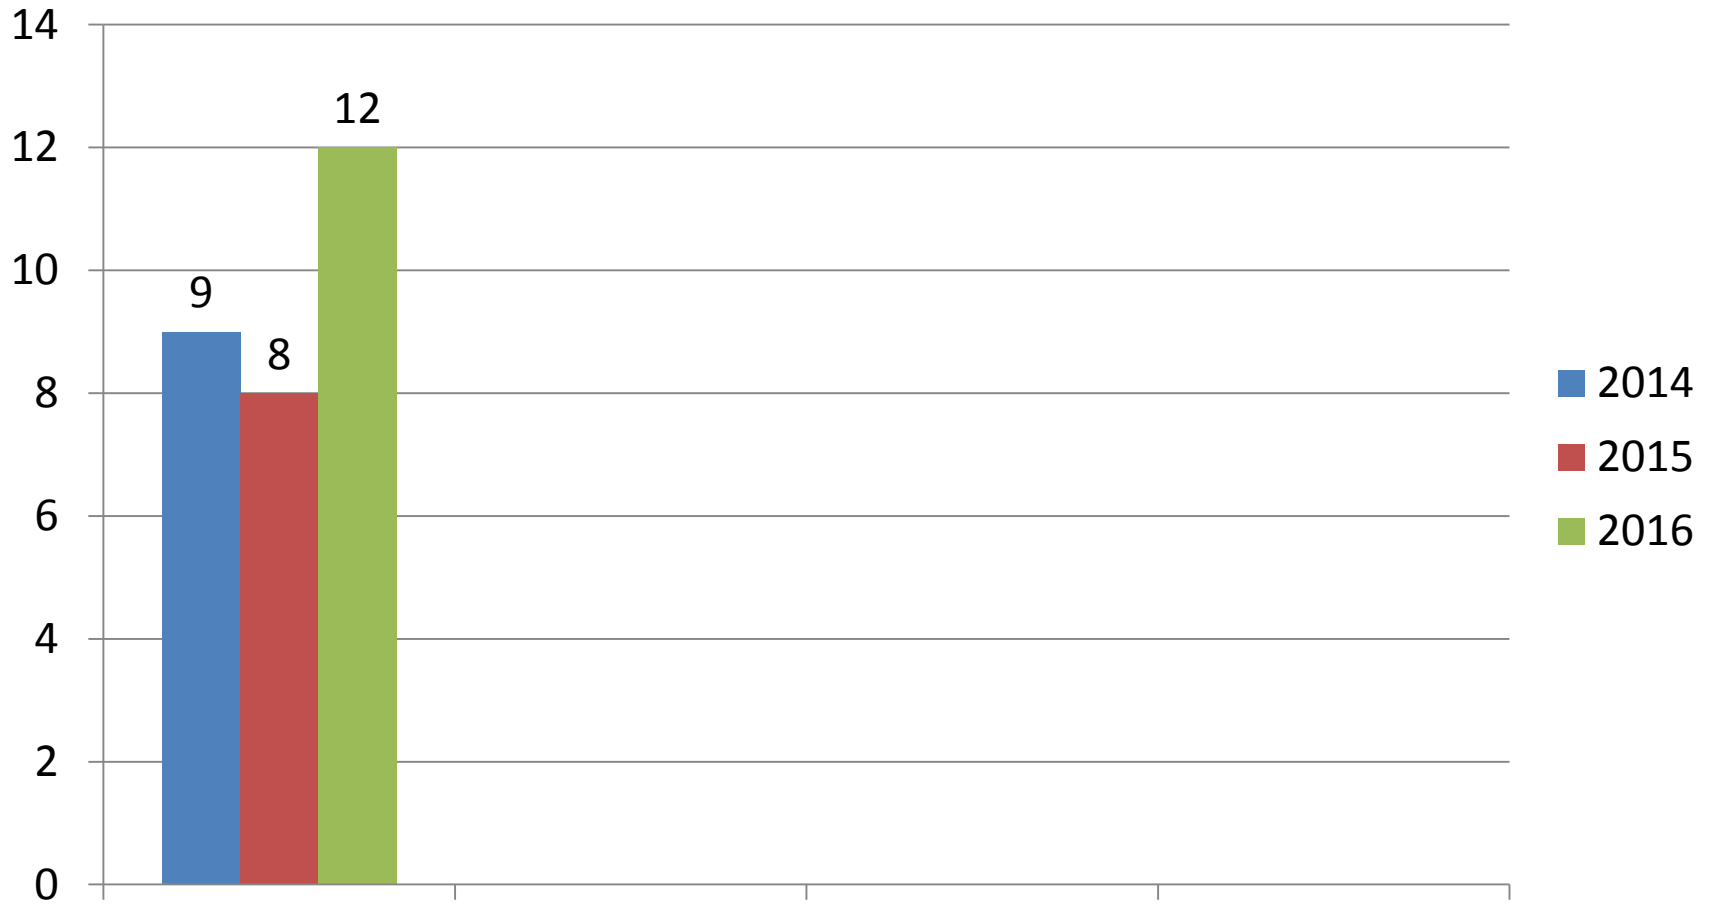

FOUND PROPERTY