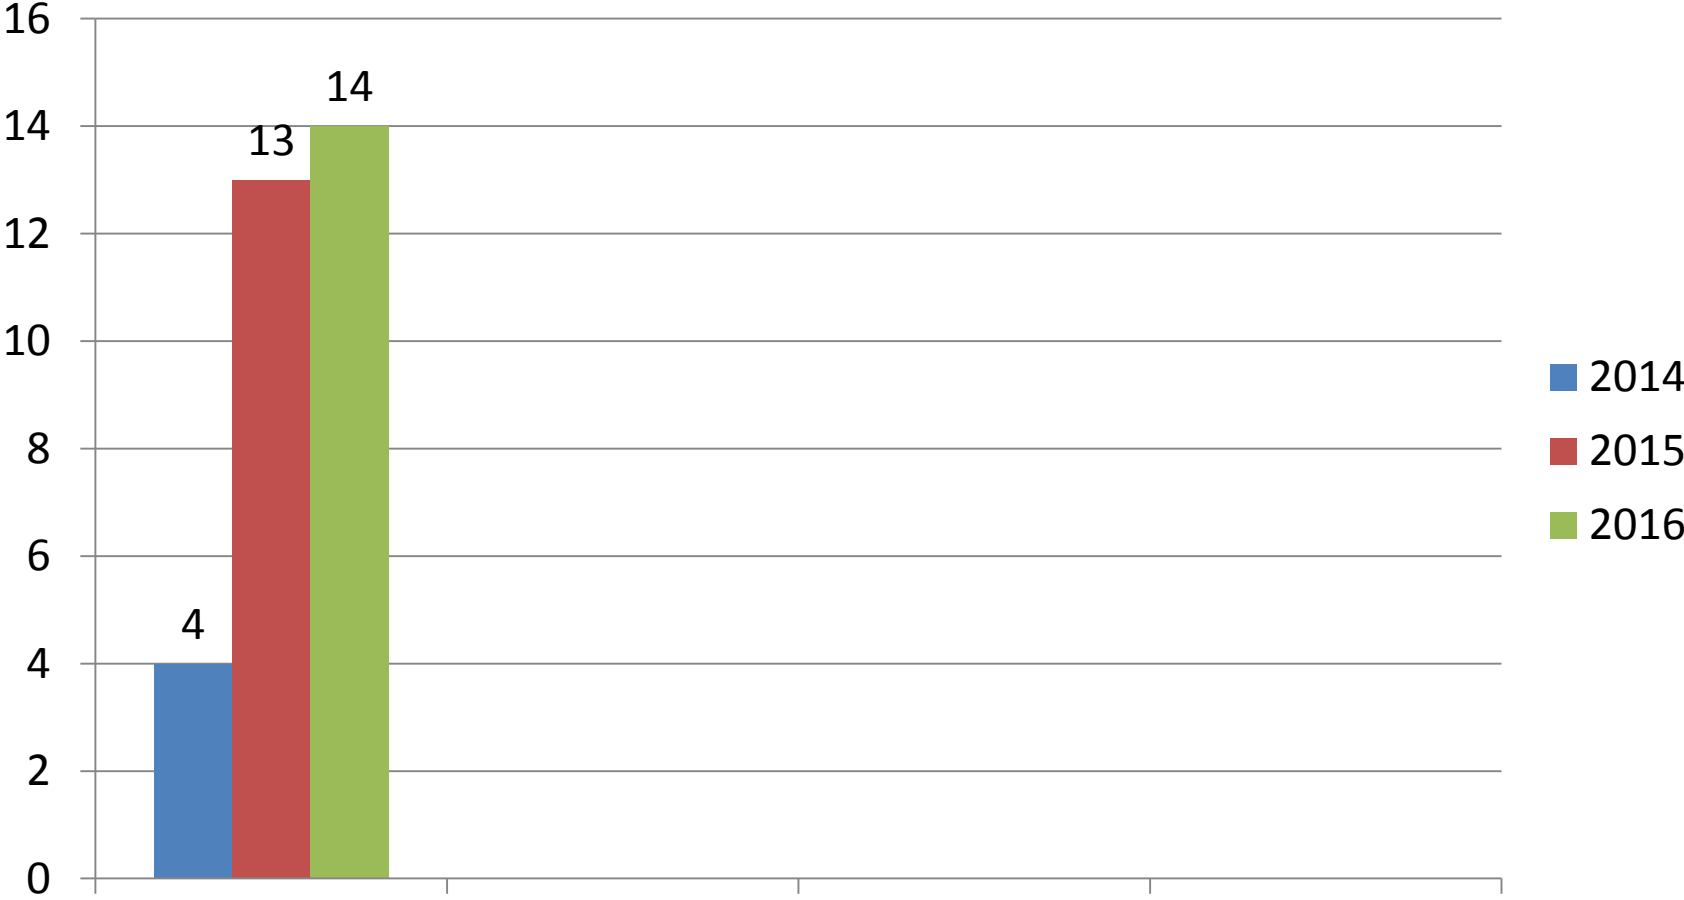

UTILITIES COMPLAINTS

UTILITIES COMPLAINT

OPTOTRAFFIC

TRAFFIC CAMERA SPEED VIOLATIONS

REVENUE FROM OPTOTRAFFIC

COURT

NORWALK MUNICIPAL COURT

TRAFFIC VIOLATION FINES
CRIMINAL VIOLATION FINES