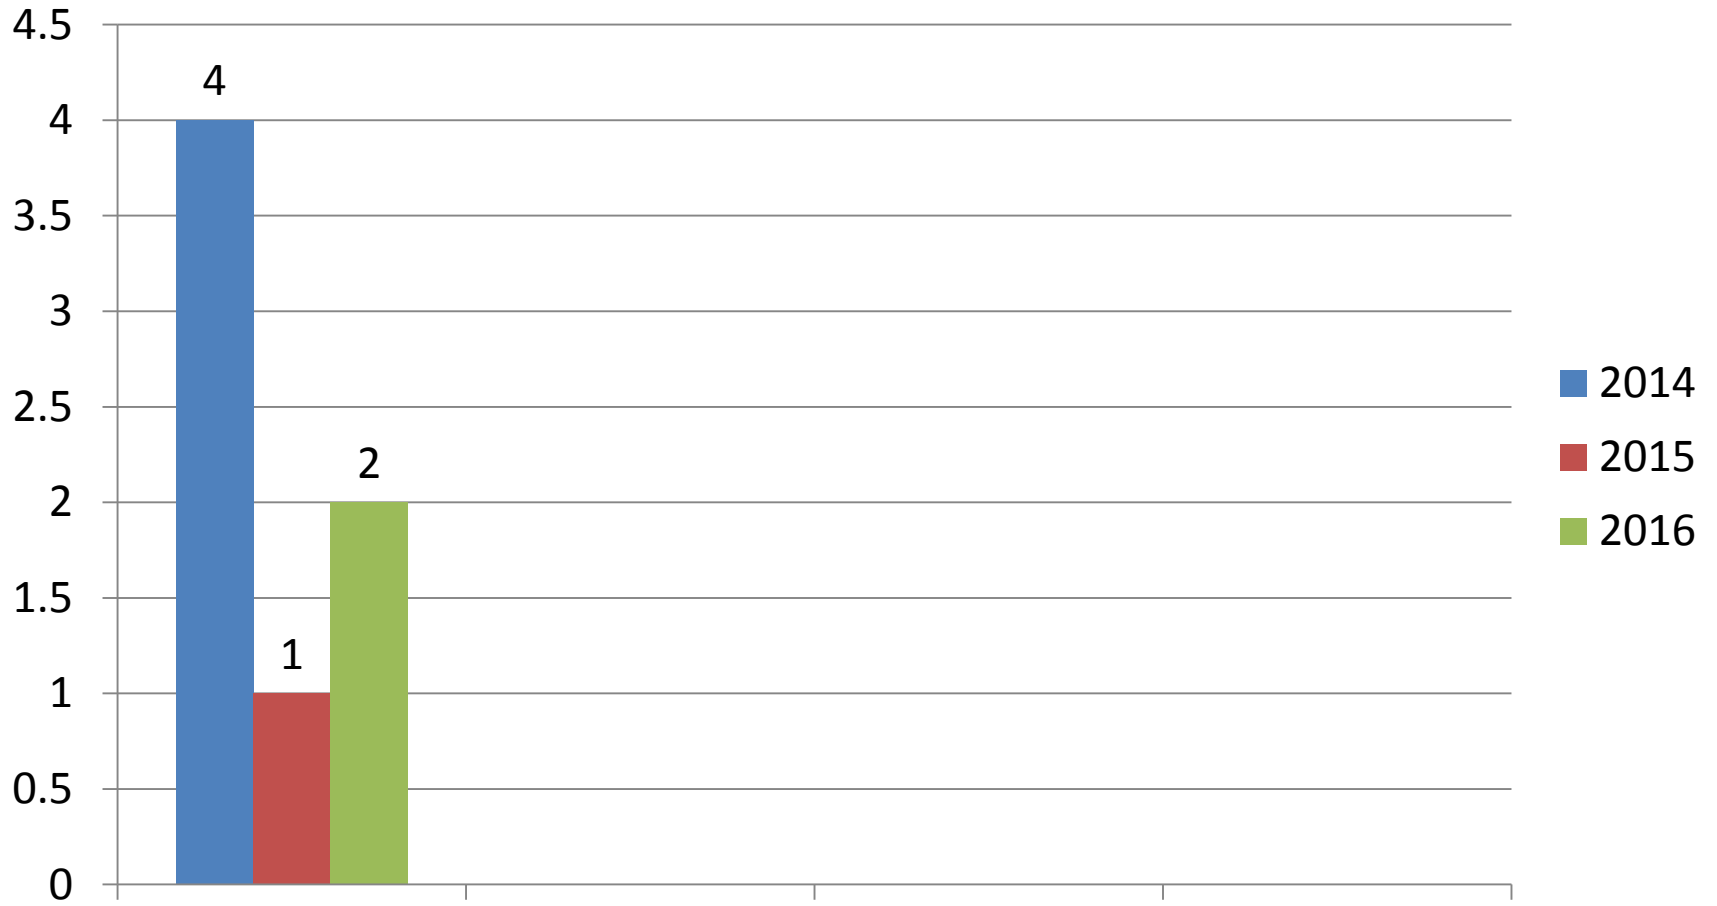

**“There is NO such thing
as a “routine traffic stop”**

TRAFFIC STOPS

DRUNK DRIVING

OPERATING A VEHICLE INTOXICATED

TRAFFIC CRASHES

TRAFFIC CRASHES/PRIVATE PROPERTY INCLUDED

PARKING VIOLATIONS

PARKING VIOLATIONS